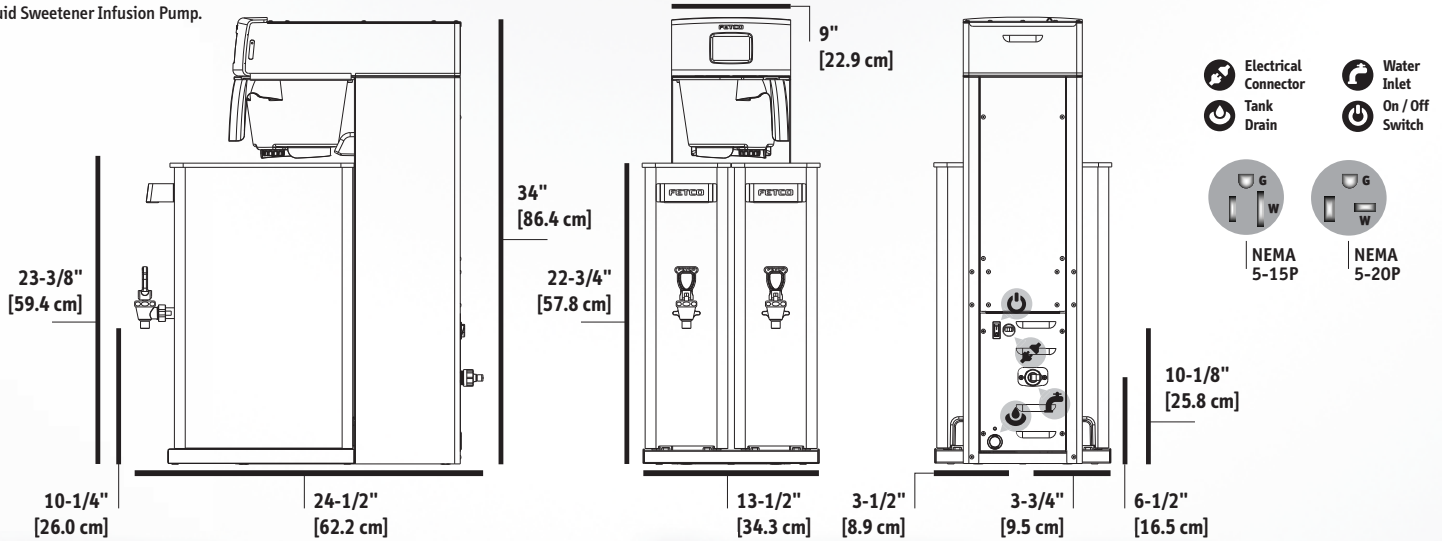

Water Specification

Water Inlet 1/4" Male Flare Fitting	Minimum Flow Rate 1 gpm [3.8 lpm]	Water Pressure 20-75 psig [138-517 kPa]

Electrical Configuration

Configuration Code	Heater Configuration	Voltage	Phase	Wires	KW	Electrical Connection	Max Amp Draw	Gallon [Liter]/Hour
US / CANADA T212101	1 x 1680 W	120	1	2+G	1.7	NEMA 5-15P/5-20P-C⁽²⁾	14.0	12.0 [46.0]⁽¹⁾
WITH LIQUID SWEETENER INFUSION PUMP (AVAILABLE IN US MARKET ONLY) T21211	1 x 1680 W	120	1	2+G	1.8	NEMA 5-15P/5-20P-C⁽²⁾	14.5	12.0 [46.0]⁽¹⁾

(1) Based on standard factory settings: 5.5 minute brew time; 0% prewet; 200°F water.
(2) Sold with factory cord & plug.

Measurements

Model	Height	Width	Depth	Empty Weight	Filled Weight	Shipping Weight
TBS-2121XTS	34" [86.4 cm]	13 1/2" [34.3 cm]	24 1/2" [62.2 cm]	35 lbs [15.9 kg]	44 lbs [20.0 kg]	46 lbs [20.9 kg]
TBS-2121XTS-S⁽³⁾	34" [86.4 cm]	13 1/2" [34.3 cm]	24 1/2" [62.2 cm]	40 lbs [18.1 kg]	60 lbs [27.2 kg]	51 lbs [23.1 kg]

(3) With Liquid Sweetener Infusion Pump.

Compatible Dispensers

#D064 ITD-2135	3.5G Iced Tea Dispenser	
#D064W112 ITD-2135	3.5G Iced Tea Dispenser with Iced Tea Color Graphic	
Product Dimensions (HxWxD): 21 1/2" x 6 3/4" x 16 3/4" [54.6 x 17.1 x 42.5 cm]		Weight (Empty / Filled) 9.0 lbs [4.1 kg] / 34.0 lbs [15.4 kg]

Customize Your Brewer

#Z071	Universal TBS Shelf and Brew Basket Kit
#1102.00202.00	Add-On Dispenser Platform with Guide Rails for ITD-2135 Dispensers
#1102.00205.00	Universal Dispenser Platform with Flat Surface

Paper Filter

#F001	15" x 5.5" (500/Case)

Cups per Hour*

8oz.	288	12oz.	192
16oz.	144	20oz.	115

* Approximate based on maximum power setting.

Brew Basket

#B013000BE2	15"[Dia.]x5.5"[D] Brew Basket for TBS-2121XTS Tea Brewer

#1023.00185.00	7pc. Interchangeable Drip-Out Orifice Set for Plastic Brew Basket (#B013000BE2)

Information

fetco.com

847.719.3000
1.800.338.2699 USA
847.719.3001

Food Equipment Technologies Co.
600 Rose Road
Lake Zurich, IL 60047
USA