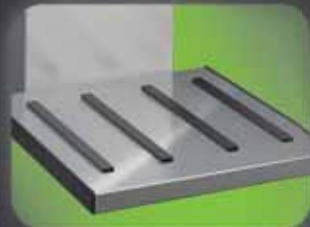

Solid Construction
FETCO's reputation is second to none for precision craftsmanship and everlasting durability.

* Shown with 2ea. 3.5 Gallon Iced Tea Dispenser (ITD-2135). (Sold separately.)