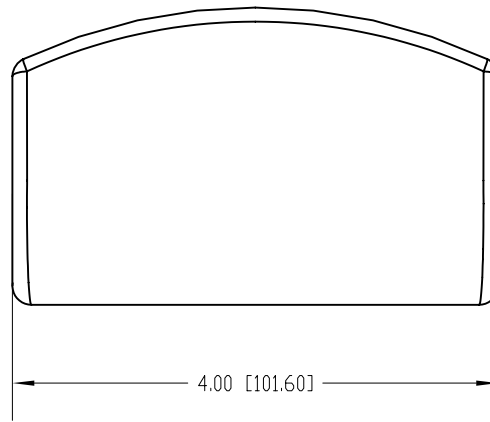

L3D 1.5/2.0 / FETCO PART NO. 23137

L3D 1.0 / FETCO PART NO. 23166