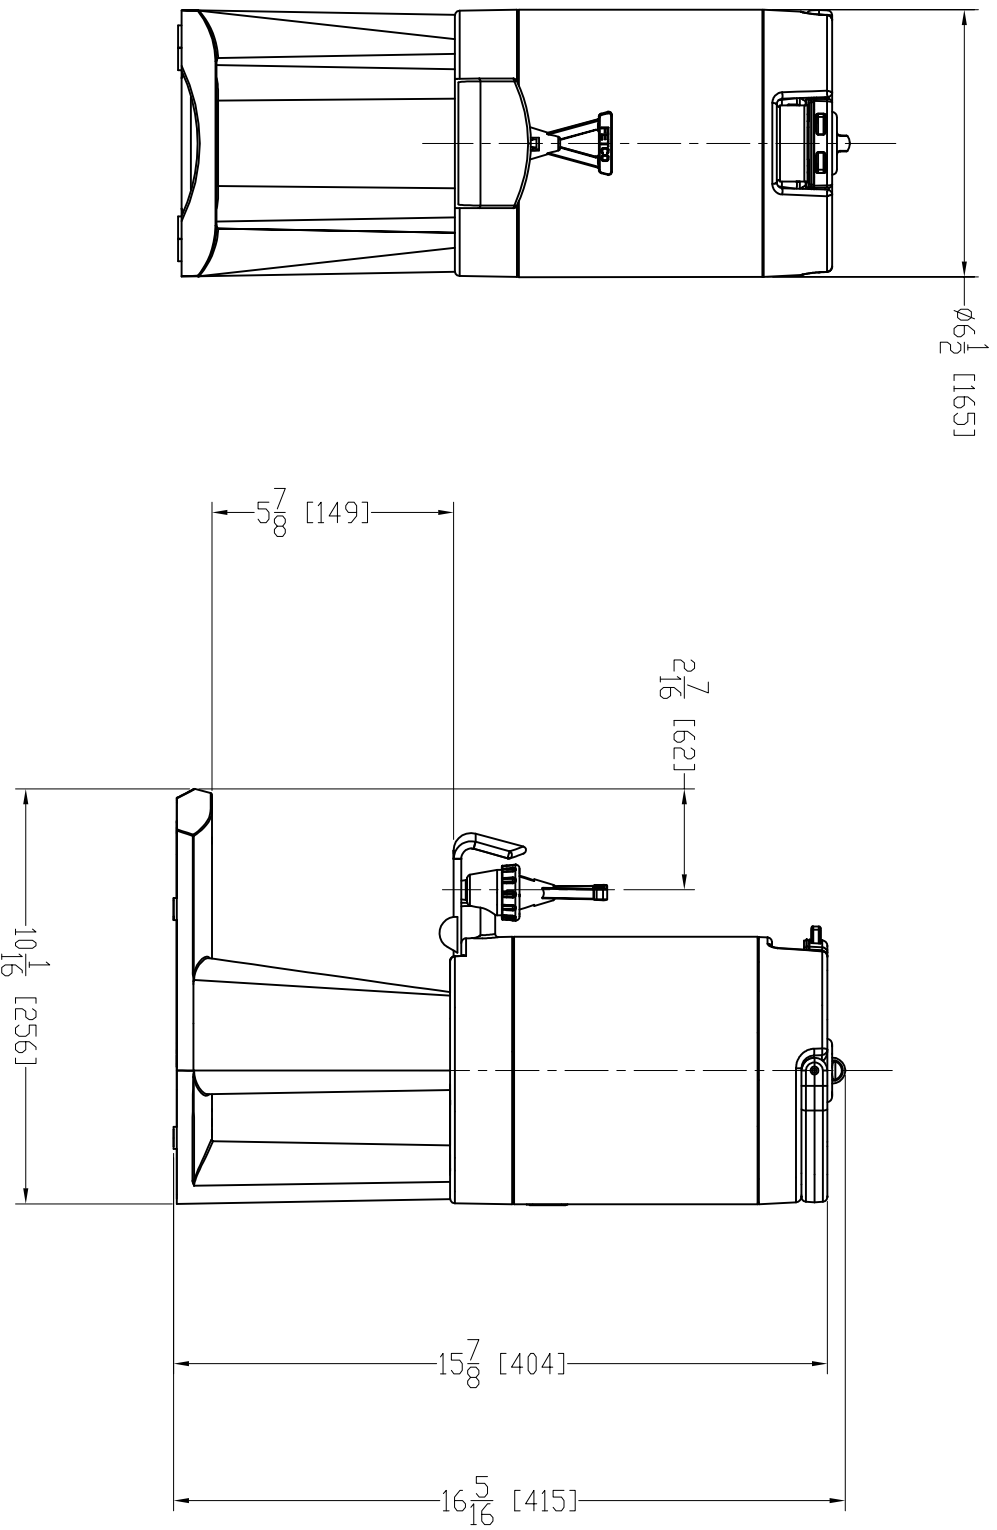

TOTAL WEIGHT
EMPTY
4.4 lb.

DIMENSIONS IN PARENTHESIS ARE
METRIC

FETCD

600 ROSE RD., LAKE ZURICH IL 60047, TEL: (800) FETCD-99 , 1-(847)-719-3002

MODEL#
LSD-05

ROUGH IN SPECIFICATION

DRW. NO.
201130-000

SCALE
NTS