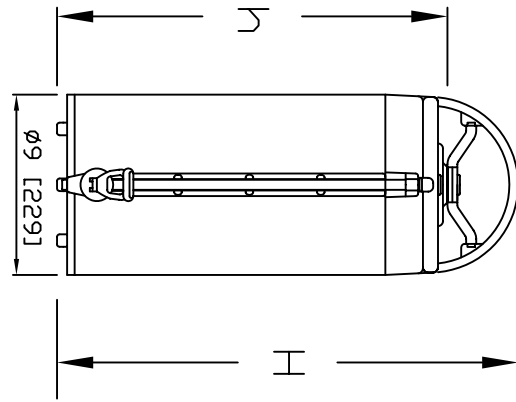

LUXUS SERVERS

LS-10

1 Gal.

LS-15

1.5 Gal.

LS-20

2 Gal.

TECHNICAL SPECIFICATION:

MODEL	HEIGHT		WEIGHT			
	Close	Open	Empty	Full	In box	
LS-10	12.5/317	16.0/406	6/2.7	14.4/6.48	7.2/3.24	
L-15	16.0/406	19.5/495	7.5/3.37	20/9	8.9/4.00	
LS-20	19.5/495	23/584	9/4.05	25.7/11.56	10.6/4.77	