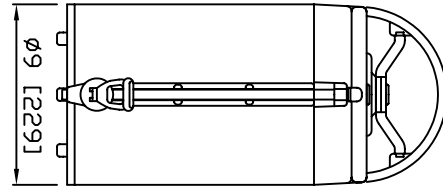

LUXUS SERVERS

LS-10

1 Gal.

LS-15

1.5 Gal.

LS-20

2 Gal.

TECHNICAL SPECIFICATION:

Option

- STANDARD FEATURES;
- Stainless Steel Liner
 - stainless Steel Jacket, #4 Finish - See Color Option
 - Fully Thermo Insulated
- OPTIONS:
- Color Jacket - Sterling, Gold, Gold Rose, Green, Red, Blue, Black
- ACCESSORIES:
- SPECIAL STANDS ARE AVAILABLE - SEE STANDS.

MODEL	HEIGHT		WEIGHT			
	Close	Open	Empty	Full	In box	
LS-10	12.5/317	16.0/406	6/2.7	14.4/6.48	7.2/3.24	
L-15	16.0/406	19.5/495	7.5/3.37	20/9	8.9/4.00	
LS-20	19.5/495	23/584	9/4.05	25.7/11.56	10.6/4.77	