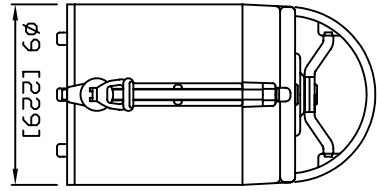

LUXUS SERVERS

LS-10

1 Gal.

LS-15

1.5 Gal.

LS-20

2 Gal.

TECHNICAL SPECIFICATION:

Option

- STANDARD FEATURES;
- Stainless Steel Liner
 - stainless Steel Jacket, #4 Finish - See Color Option
 - Fully Thermo Insulated
- OPTIONS:
- Color Jacket - Sterling, Gold, Gold Rose, Green, Red, Blue, Black
- ACCESSORIES:
- SPECIAL STANDS ARE AVAILABLE - SEE STANDS.

MODEL	HEIGHT		WEIGHT			
	Close	Open	Empty	Full	In box	
LS-10	12.5/317	16.0/406	6/2.7	14.4/6.48	7.2/3.24	
L-15	16.0/406	19.5/495	7.5/3.37	20/9	8.9/4.00	
LS-20	19.5/495	23/584	9/4.05	25.7/11.56	10.6/4.77	