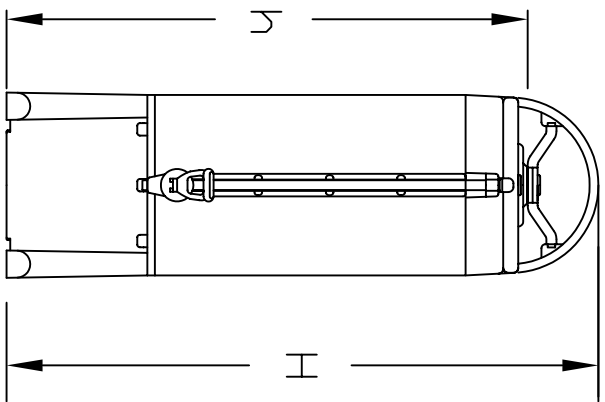

LUXUS SERVERS

LD-10

LD-15

LD-20

1 Gal.

1.5 Gal.

2 Gal.

STANDARD FEATURES;

- Stainless Steel Liner
- stainless Steel Jacket, #4 Finish - See Color Option
- Fully Thermo Insulated

OPTIONS:

- Color Jacket - Sterling, Gold, Gold Rose, Green, Red, Blue, Black

TECHNICAL SPECIFICATION:

MODEL	HEIGHT		WEIGHT			
	Close	Open	in/mm	Empty	Full	In box
LD-10	22.5/571	19/483	7/3.15	15.4/6.63	8.5/3.82	
LD-15	26/660	22.5/571	8.5/3.82	21/9.45	10.2/4.59	
LD-20	29.5/749	26/660	10/4.5	26.7/12.01	11.9/5.35	