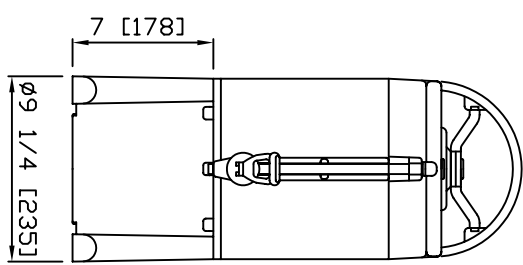

LUXUS SERVERS

LD-10

LD-15

LD-20

1 Gal.

1.5 Gal.

2 Gal.

STANDARD FEATURES;

- Stainless Steel Liner
- stainless Steel Jacket, #4 Finish - See Color Option
- Fully Thermo Insulated

OPTIONS:

- Color Jacket - Sterling, Gold, Gold Rose, Green, Red, Blue, Black

TECHNICAL SPECIFICATION:

MODEL	HEIGHT		WEIGHT			
	Close	Open	in/mm	Empty	Full	In box
LD-10	22.5/571	19/483	7/3.15	15.4/6.63	8.5/3.82	
LD-15	26/660	22.5/571	8.5/3.82	21/9.45	10.2/4.59	
LD-20	29.5/749	26/660	10/4.5	26.7/12.01	11.9/5.35	