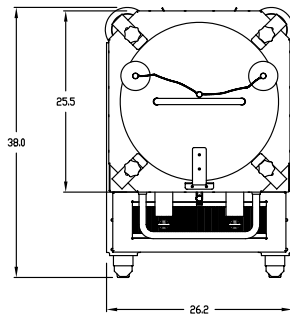

http://www.fetco.com

MODEL LBD-18 Iced Tea
SERIES LBD DISPENSERS

LBD-18

ITEM / CAPACITY
D028 / 18.0 Gallon Mobile Iced Tea

SHIPMENT DIMENSIONS / WEIGHT
W48 D42 H55 / 270lbs

ACCESSORIES

- A037 Gravity Jug Fill Hose For LBD-6C & LBD-18
- A069 Identifier Plate, Acrylic