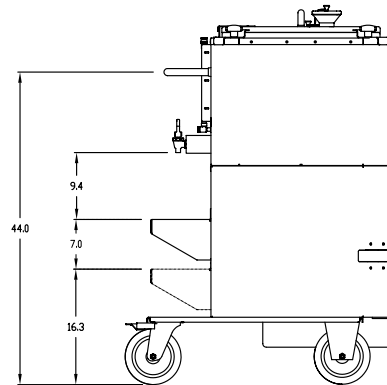

http://www.fetco.com

MODEL LBD-18 Iced Tea
SERIES LBD DISPENSERS

LBD-18

ITEM / CAPACITY
D028 / 18.0 Gallon Mobile Iced Tea

SHIPMENT DIMENSIONS / WEIGHT
W48 D42 H55 / 270lbs

ACCESSORIES

- A037 Gravity Jug Fill Hose For LBD-6C & LBD-18
- A069 Identifier Plate, Acrylic