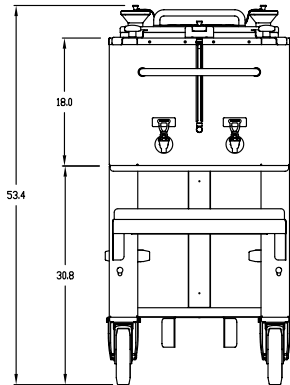

http://www.fetco.com

MODEL LBD-18 Iced Tea
SERIES LBD DISPENSERS

LBD-18

ITEM / CAPACITY
D028 / 18.0 Gallon Mobile Iced Tea

SHIPMENT DIMENSIONS / WEIGHT
W48 D42 H55 / 270lbs

ACCESSORIES

- A037 Gravity Jug Fill Hose For LBD-6C & LBD-18
- A069 Identifier Plate, Acrylic