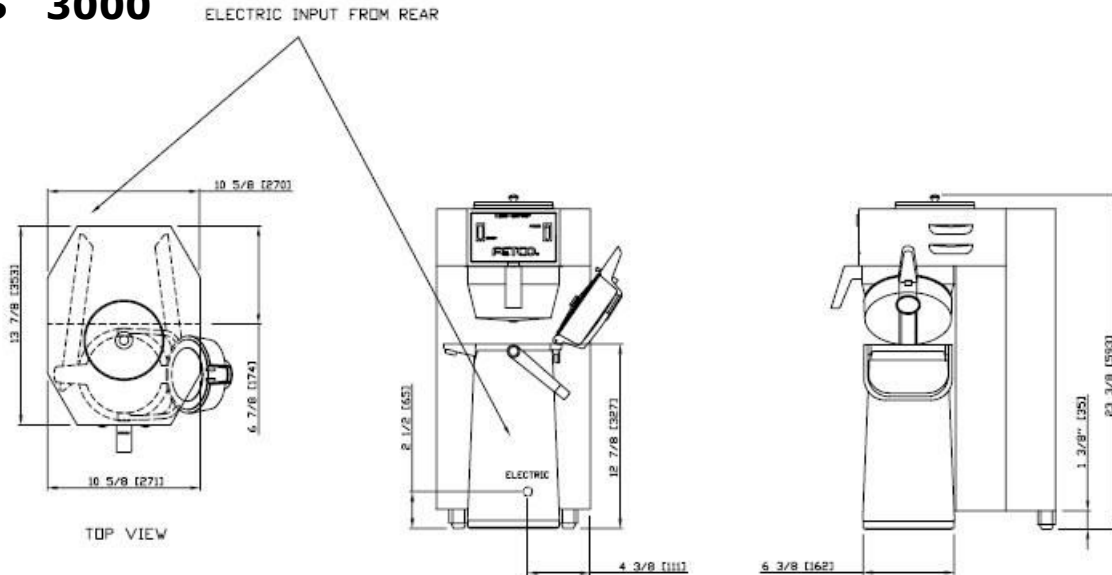

MODEL CBS-31PAP
SERIES 3000

Dimensions (Brewer):

Height - 23" (585mm) Width - 11" (280mm) Depth - 14" (356mm)

Dimensions (Shipping): Ships By Pallet

Height - 26" (660mm) Width - 14" (356mm) Depth - 22" (559mm)
 Weight - 29lbs (13kg)