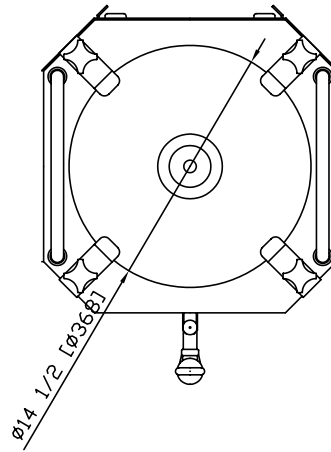

http://www.fetco.com

MODEL LBD-6
SERIES LBD DISPENSERS

LBD-6

ITEM / CAPACITY
D019 / 6.0 Gallon

SHIPMENT DIMENSIONS / WEIGHT
W25 D18 H17 / 40lbs

ACCESSORIES

- A017 Mobile Cart For LBD-6
- A018 Serving Station For LBD-6 With Drip Tray
- A069 Identifier Plate, Acrylic