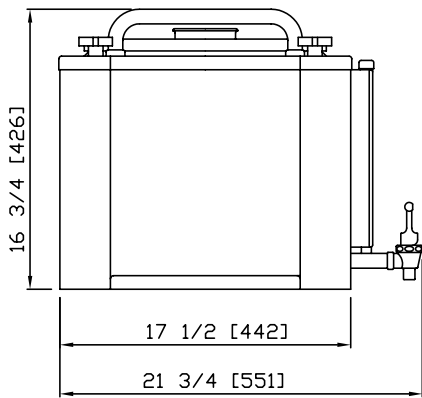

http://www.fetco.com

MODEL LBD-6
SERIES LBD DISPENSERS

LBD-6

ITEM / CAPACITY
D019 / 6.0 Gallon

SHIPMENT DIMENSIONS / WEIGHT
W25 D18 H17 / 40lbs

ACCESSORIES

- A017 Mobile Cart For LBD-6
- A018 Serving Station For LBD-6 With Drip Tray
- A069 Identifier Plate, Acrylic