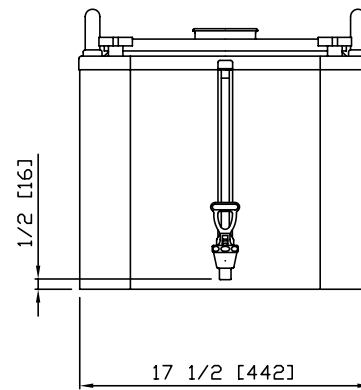

http://www.fetco.com

MODEL LBD-6
SERIES LBD DISPENSERS

LBD-6

ITEM / CAPACITY
D019 / 6.0 Gallon

SHIPMENT DIMENSIONS / WEIGHT
W25 D18 H17 / 40lbs

ACCESSORIES

- A017 Mobile Cart For LBD-6
- A018 Serving Station For LBD-6 With Drip Tray
- A069 Identifier Plate, Acrylic